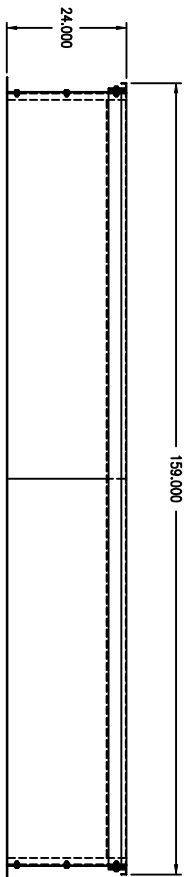

NOTE: CURB IS SHIPPED IN PIECES AND ASSEMBLY IS REQUIRED.
 IF CURB IS SUPPLIED FOR BURNER/BLOWER ONLY, FILTER SECTION
 MUST BE FIELD SUPPORTED.

ASSY, CURB 24"
 AirRite TT Series
 Model 233
 CURB UNDER BLOWER/BURNER SECTION

PRELIMINARY

NOTE:
 1.) DRAWING IS NOT TO SCALE.

Monte-Rite Inc.