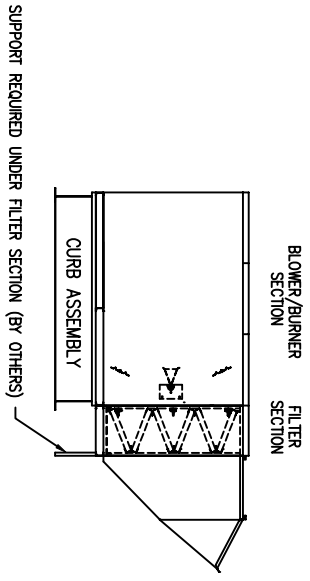

NOTE: CURB IS SHIPPED IN PIECES AND ASSEMBLY IS REQUIRED.
 IF CURB IS SUPPLIED FOR BURNER/BLOWER ONLY, FILTER SECTION
 MUST BE FIELD SUPPORTED.

ASSY, CURB 24"
 AirRite TT Series
 Model 233
 CURB UNDER BLOWER/BURNER SECTION

PRELIMINARY

NOTE:
 1.) DRAWING IS NOT TO SCALE.

Monte-Rite Inc.