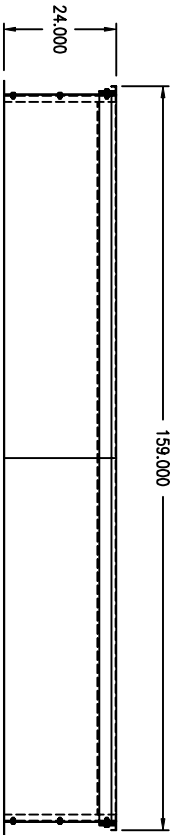

NOTE: CURB IS SHIPPED IN PIECES AND ASSEMBLY IS REQUIRED.
 IF CURB IS SUPPLIED FOR BURNER/BLOWER ONLY, FILTER SECTION
 MUST BE FIELD SUPPORTED.

ASSY, CURB 24"
 AirRite TT Series
 Model 233
 CURB UNDER BLOWER/BURNER/FILTER SECTION

NOTE:
 1.) DRAWING IS NOT TO SCALE.

PRELIMINARY

Weather-Rite