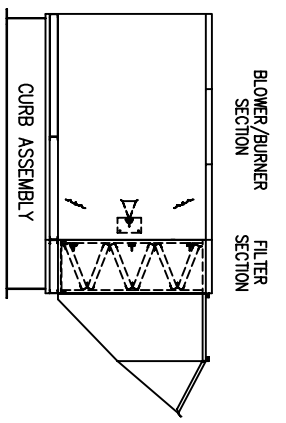

NOTE: CURB IS SHIPPED IN PIECES AND ASSEMBLY IS REQUIRED.
 IF CURB IS SUPPLIED FOR BURNER/BLOWER ONLY, FILTER SECTION
 MUST BE FIELD SUPPORTED.

ASSY, CURB 24"
 AirRite TT Series
 Model 233
 CURB UNDER BLOWER/BURNER/FILTER SECTION

NOTE:
 1.) DRAWING IS NOT TO SCALE.

PRELIMINARY

Weather-Rite