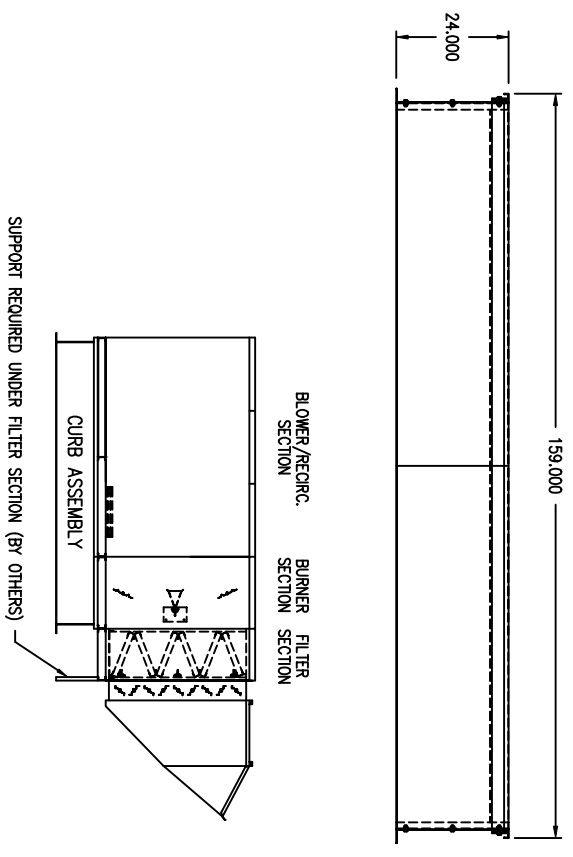

NOTE: CURB IS SHIPPED IN PIECES AND ASSEMBLY IS REQUIRED.
 IF CURB IS SUPPLIED FOR BURNER/BLOWER ONLY, FILTER SECTION
 MUST BE FIELD SUPPORTED.

ASSY, CURB 24"
 AirRite TT Series
 Model 233
 CURB UNDER BLOWER/RECIRC/BURNER/SECTION

NOTE:
 1.) DRAWING IS NOT TO SCALE.

PRELIMINARY

Wenther-TT