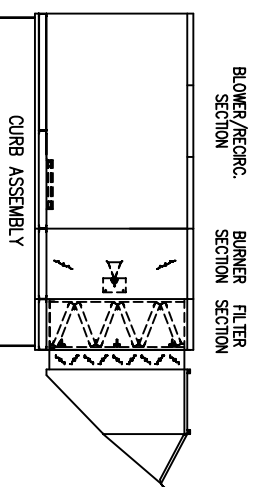

NOTE: CURB IS SHIPPED IN PIECES AND ASSEMBLY IS REQUIRED.
 IF CURB IS SUPPLIED FOR BURNER/BLOWER ONLY, FILTER SECTION
 MUST BE FIELD SUPPORTED.

ASSY, CURB 24"
 AirRite TT Series
 Model 233
 CURB UNDER BLOWER/RECIRC/BURNER/FILTER SECTION

PRELIMINARY

NOTE:
 1.) DRAWING IS NOT TO SCALE.