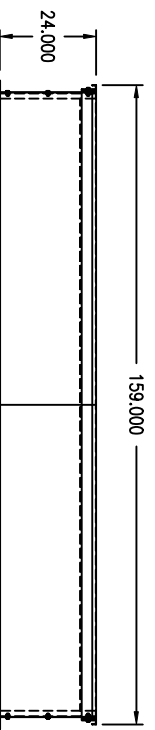

NOTE: CURB IS SHIPPED IN PIECES AND ASSEMBLY IS REQUIRED.
 IF CURB IS SUPPLIED FOR BURNER/BLOWER ONLY, FILTER SECTION
 MUST BE FIELD SUPPORTED.

ASSY, CURB 24"
 AirRite TT Series
 Model 233
 CURB UNDER BLOWER/RECIRC/BURNER/FILTER SECTION

PRELIMINARY

NOTE:
 1.) DRAWING IS NOT TO SCALE.