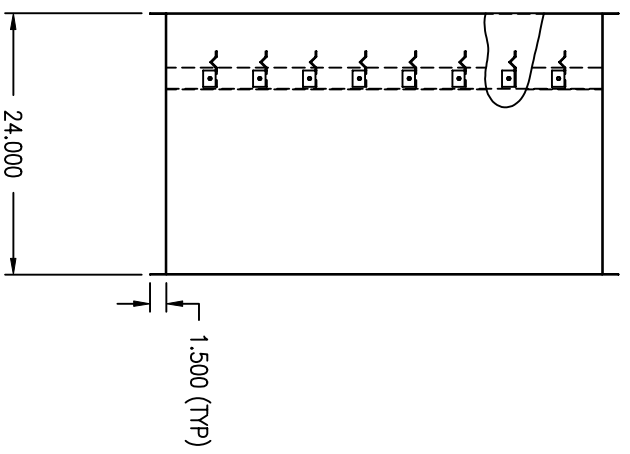

ASSY, DBL DEFLECTION LOUVER  
AirRite TT Series  
Model 233

NOTE:  
1.) DRAWING IS NOT TO SCALE.

PRELIMINARY

*Weather-Right Inc.*