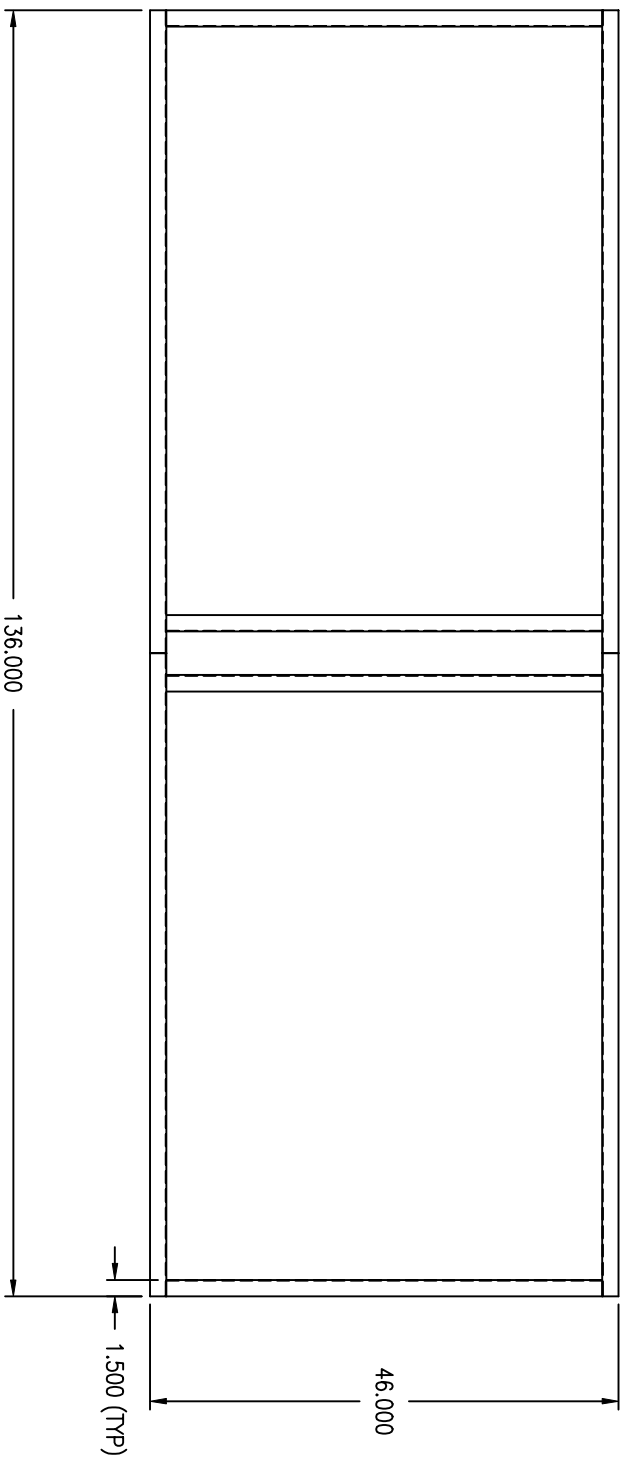

ASSY, DBL DEFLECTION LOUVER  
AirRite TT Series  
Model 233

NOTE:  
1.) DRAWING IS NOT TO SCALE.

PRELIMINARY

*Weather-Right Inc.*