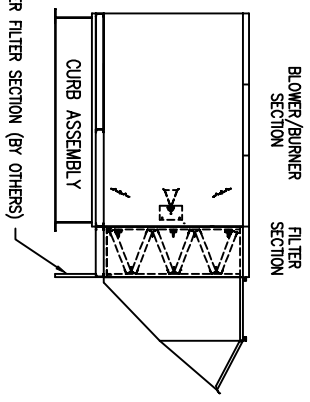

NOTE: CURB IS SHIPPED IN PIECES AND ASSEMBLY IS REQUIRED.
 IF CURB IS SUPPLIED FOR BURNER/BLOWER ONLY, FILTER SECTION
 MUST BE FIELD SUPPORTED.

ASSY, CURB 16"
 AirRite TT Series
 Model 236
 CURB UNDER BLOWER/BURNER SECTION

SUPPORT REQUIRED UNDER FILTER SECTION (BY OTHERS)

PRELIMINARY

NOTE:
 1.) DRAWING IS NOT TO SCALE.

Weather-Rite Inc.