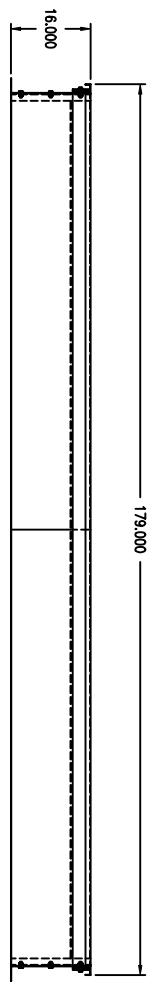

NOTE: CURB IS SHIPPED IN PIECES AND ASSEMBLY IS REQUIRED.
 IF CURB IS SUPPLIED FOR BURNER/BLOWER ONLY, FILTER SECTION
 MUST BE FIELD SUPPORTED.

ASSY, CURB 16"
 AirRite TT Series
 Model 236
 CURB UNDER BLOWER/BURNER SECTION

SUPPORT REQUIRED UNDER FILTER SECTION (BY OTHERS)

PRELIMINARY

NOTE:
 1.) DRAWING IS NOT TO SCALE.

Weather-Rite Inc.