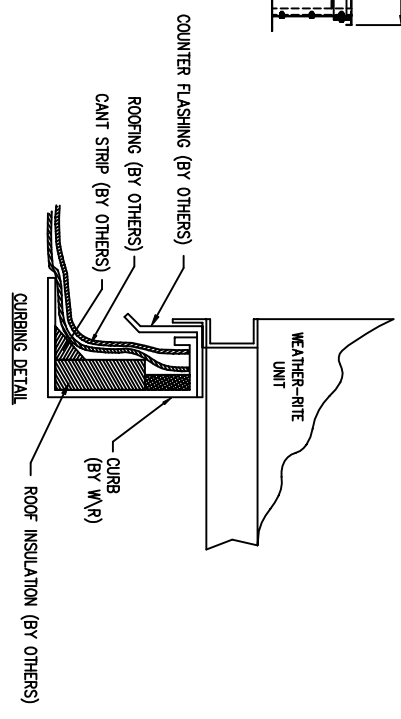

NOTE: CURB IS SHIPPED IN PIECES AND ASSEMBLY IS REQUIRED.
 IF CURB IS SUPPLIED FOR BURNER/BLOWER ONLY, FILTER SECTION
 MUST BE FIELD SUPPORTED.

ASSY, CURB 16"
 AirRite TT Series
 Model 236
 CURB UNDER BLOWER/BURNER SECTION

SUPPORT REQUIRED UNDER FILTER SECTION (BY OTHERS)

PRELIMINARY

NOTE:
 1.) DRAWING IS NOT TO SCALE.

Weather-Rite Inc.