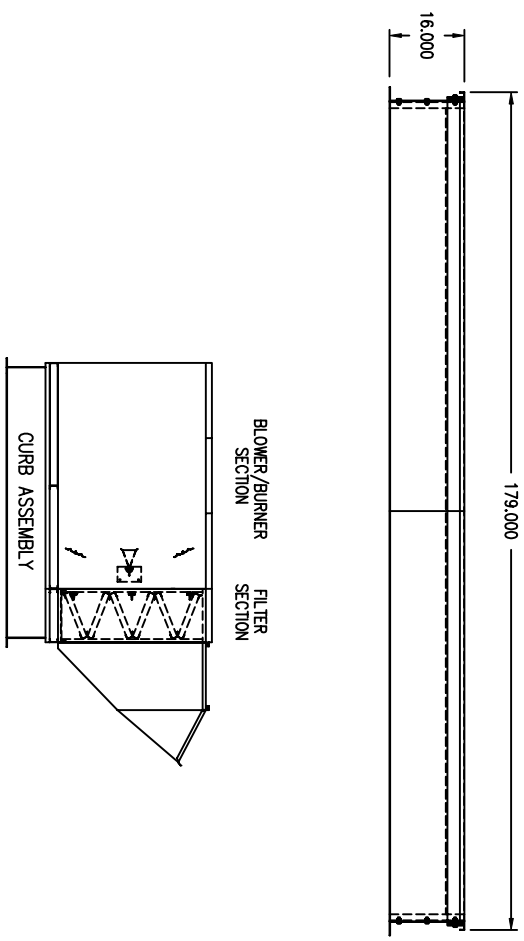

NOTE: CURB IS SHIPPED IN PIECES AND ASSEMBLY IS REQUIRED.  
 IF CURB IS SUPPLIED FOR BURNER/BLOWER ONLY, FILTER SECTION  
 MUST BE FIELD SUPPORTED.

ASSY, CURB 16"  
 AirRite TT Series  
 Model 236  
 CURB UNDER BLOWER/BURNER/FILTER SECTION

NOTE:  
 1.) DRAWING IS NOT TO SCALE.

PRELIMINARY

*Wenther-Turner*