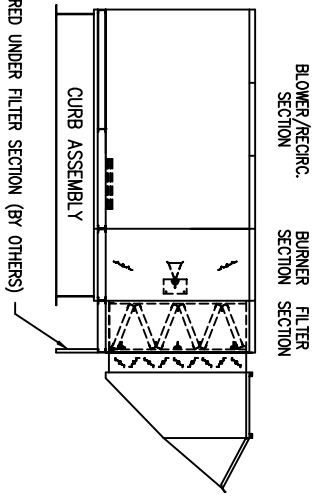

NOTE: CURB IS SHIPPED IN PIECES AND ASSEMBLY IS REQUIRED.
 IF CURB IS SUPPLIED FOR BURNER/BLOWER ONLY, FILTER SECTION
 MUST BE FIELD SUPPORTED.

ASSY, CURB 16"
 AirRite TT Series
 Model 236
 CURB UNDER BLOWER/RECIRC/BURNER/SECTION

NOTE:
 1.) DRAWING IS NOT TO SCALE.

SUPPORT REQUIRED UNDER FILTER SECTION (BY OTHERS)

PRELIMINARY

Montgomery-Turner