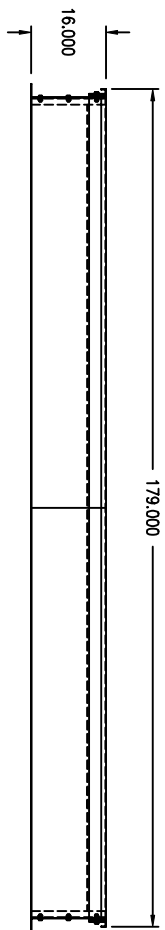

NOTE: CURB IS SHIPPED IN PIECES AND ASSEMBLY IS REQUIRED.
 IF CURB IS SUPPLIED FOR BURNER/BLOWER ONLY, FILTER SECTION
 MUST BE FIELD SUPPORTED.

ASSY, CURB 16"
 AirRite TT Series
 Model 236
 CURB UNDER BLOWER/RECIRC/BURNER/SECTION

NOTE:
 1.) DRAWING IS NOT TO SCALE.

SUPPORT REQUIRED UNDER FILTER SECTION (BY OTHERS)

PRELIMINARY

Montgomery-Turner