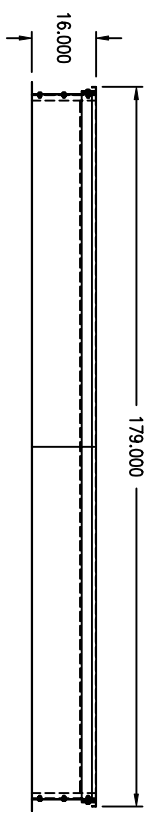

NOTE: CURB IS SHIPPED IN PIECES AND ASSEMBLY IS REQUIRED.  
 IF CURB IS SUPPLIED FOR BURNER/BLOWER ONLY, FILTER SECTION  
 MUST BE FIELD SUPPORTED.

ASSY, CURB 16"  
 AirRite TT Series  
 Model 236  
 CURB UNDER BLOWER/RECIRC/BURNER/FILTER SECTION

NOTE:  
 1.) DRAWING IS NOT TO SCALE.

PRELIMINARY

*Wenther-Rite*