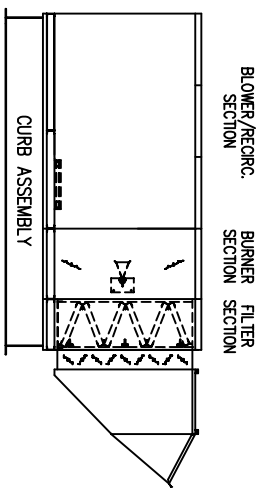

NOTE: CURB IS SHIPPED IN PIECES AND ASSEMBLY IS REQUIRED.  
 IF CURB IS SUPPLIED FOR BURNER/BLOWER ONLY, FILTER SECTION  
 MUST BE FIELD SUPPORTED.

ASSY, CURB 16"  
 AirRite TT Series  
 Model 236  
 CURB UNDER BLOWER/RECIRC/BURNER/FILTER SECTION

NOTE:  
 1.) DRAWING IS NOT TO SCALE.

PRELIMINARY

*Wenther-Rite*