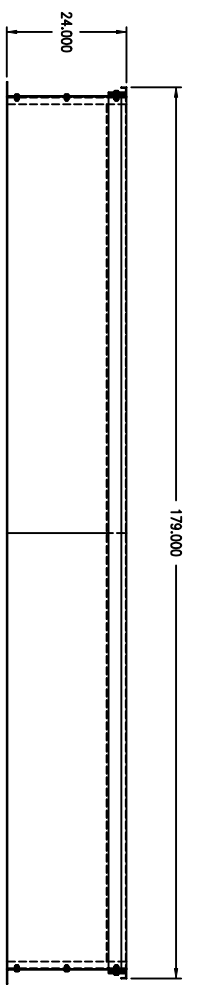

NOTE: CURB IS SHIPPED IN PIECES AND ASSEMBLY IS REQUIRED.  
 IF CURB IS SUPPLIED FOR BURNER/BLOWER ONLY, FILTER SECTION  
 MUST BE FIELD SUPPORTED.

ASSY, CURB 24"  
 AirRite TT Series  
 Model 236  
 CURB UNDER BLOWER/BURNER SECTION

SUPPORT REQUIRED UNDER FILTER SECTION (BY OTHERS)

PRELIMINARY

NOTE:  
 1.) DRAWING IS NOT TO SCALE.

*Monte-Rite Inc.*