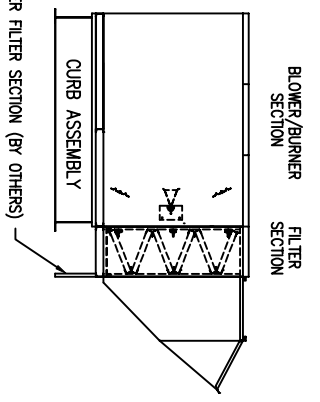

NOTE: CURB IS SHIPPED IN PIECES AND ASSEMBLY IS REQUIRED.  
 IF CURB IS SUPPLIED FOR BURNER/BLOWER ONLY, FILTER SECTION  
 MUST BE FIELD SUPPORTED.

ASSY, CURB 24"  
 AirRite TT Series  
 Model 236  
 CURB UNDER BLOWER/BURNER SECTION

SUPPORT REQUIRED UNDER FILTER SECTION (BY OTHERS)

PRELIMINARY

NOTE:  
 1.) DRAWING IS NOT TO SCALE.

*Monte-Rite Inc.*