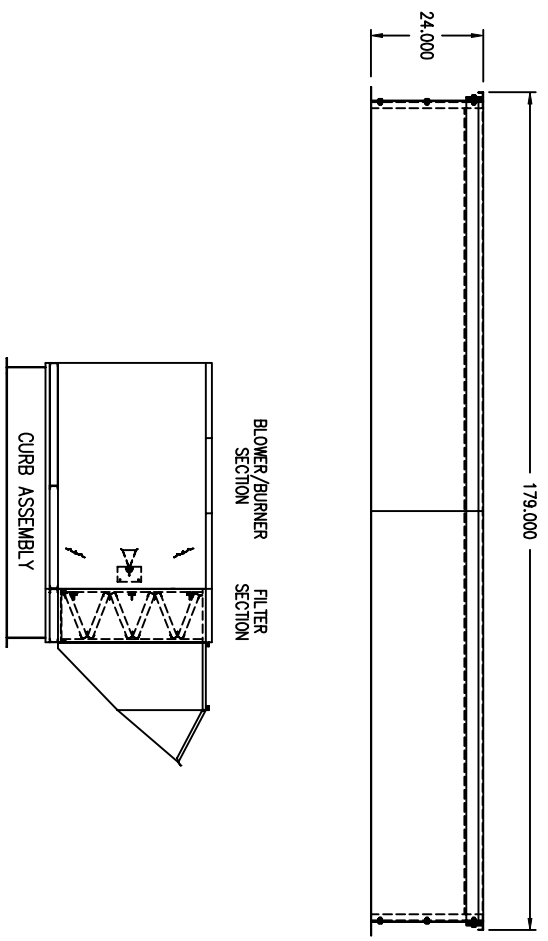

NOTE: CURB IS SHIPPED IN PIECES AND ASSEMBLY IS REQUIRED.  
 IF CURB IS SUPPLIED FOR BURNER/BLOWER ONLY, FILTER SECTION  
 MUST BE FIELD SUPPORTED.

ASSY, CURB 24"  
 AirRite TT Series  
 Model 236  
 CURB UNDER BLOWER/BURNER/FILTER SECTION

NOTE:  
 1.) DRAWING IS NOT TO SCALE.

PRELIMINARY

*Weather-Rite*