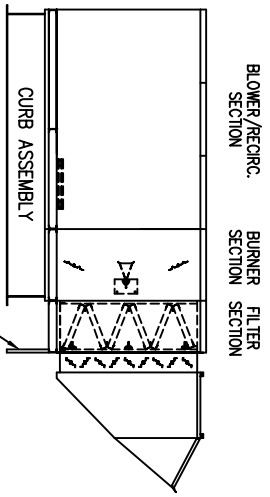

NOTE: CURB IS SHIPPED IN PIECES AND ASSEMBLY IS REQUIRED.
 IF CURB IS SUPPLIED FOR BURNER/BLOWER ONLY, FILTER SECTION
 MUST BE FIELD SUPPORTED.

ASSY, CURB 24"
 AirRite TT Series
 Model 236
 CURB UNDER BLOWER/RECIRC/BURNER/SECTION

NOTE:
 1.) DRAWING IS NOT TO SCALE.

SUPPORT REQUIRED UNDER FILTER SECTION (BY OTHERS)

PRELIMINARY

Wenther-TT