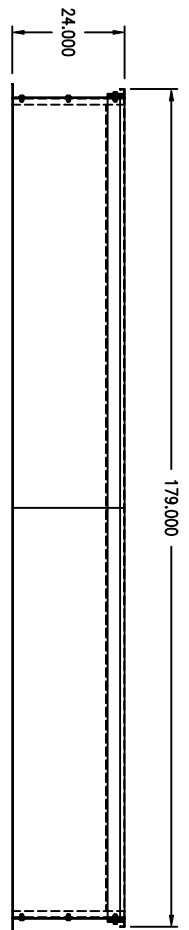

NOTE: CURB IS SHIPPED IN PIECES AND ASSEMBLY IS REQUIRED.
 IF CURB IS SUPPLIED FOR BURNER/BLOWER ONLY, FILTER SECTION
 MUST BE FIELD SUPPORTED.

ASSY, CURB 24"
 AirRite TT Series
 Model 236
 CURB UNDER BLOWER/RECIRC/BURNER/SECTION

NOTE:
 1.) DRAWING IS NOT TO SCALE.

SUPPORT REQUIRED UNDER FILTER SECTION (BY OTHERS)

PRELIMINARY

Wenther-TT