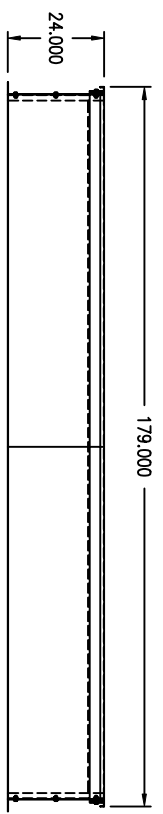

NOTE: CURB IS SHIPPED IN PIECES AND ASSEMBLY IS REQUIRED.
 IF CURB IS SUPPLIED FOR BURNER/BLOWER ONLY, FILTER SECTION
 MUST BE FIELD SUPPORTED.

ASSY, CURB 24"
 AirRite TT Series
 Model 236
 CURB UNDER BLOWER/RECIRC/BURNER/FILTER SECTION

PRELIMINARY

NOTE:
 1.) DRAWING IS NOT TO SCALE.

Wenther-Turner