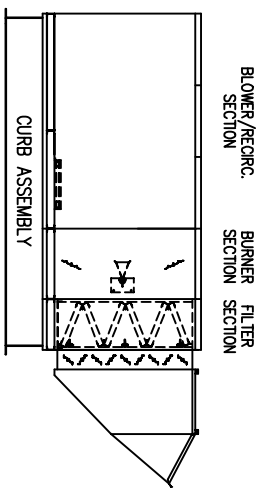

NOTE: CURB IS SHIPPED IN PIECES AND ASSEMBLY IS REQUIRED.
 IF CURB IS SUPPLIED FOR BURNER/BLOWER ONLY, FILTER SECTION
 MUST BE FIELD SUPPORTED.

ASSY, CURB 24"
 AirRite TT Series
 Model 236
 CURB UNDER BLOWER/RECIRC/BURNER/FILTER SECTION

PRELIMINARY

NOTE:
 1.) DRAWING IS NOT TO SCALE.

Wenther-Turner