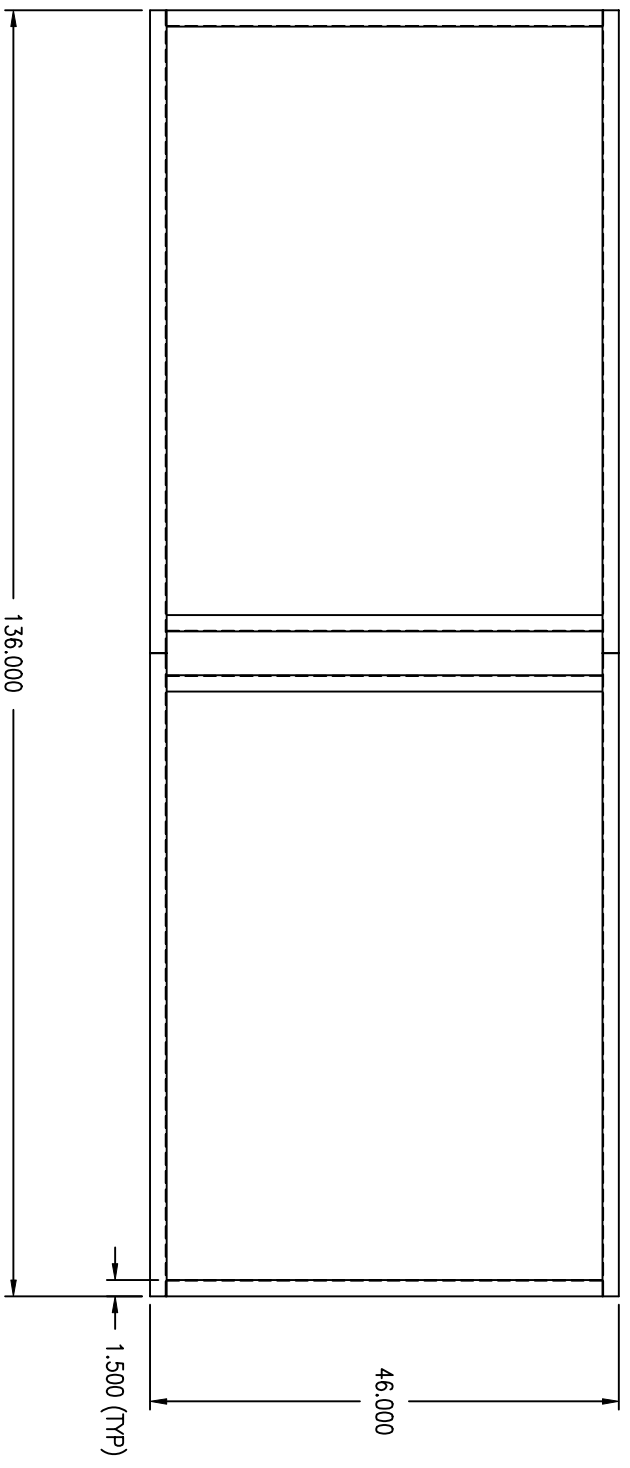

ASSY, DBL DEFLECTION LOUVER
AirRite TT Series
Model 236

NOTE:
1.) DRAWING IS NOT TO SCALE.

PRELIMINARY

Weather-Right Inc.